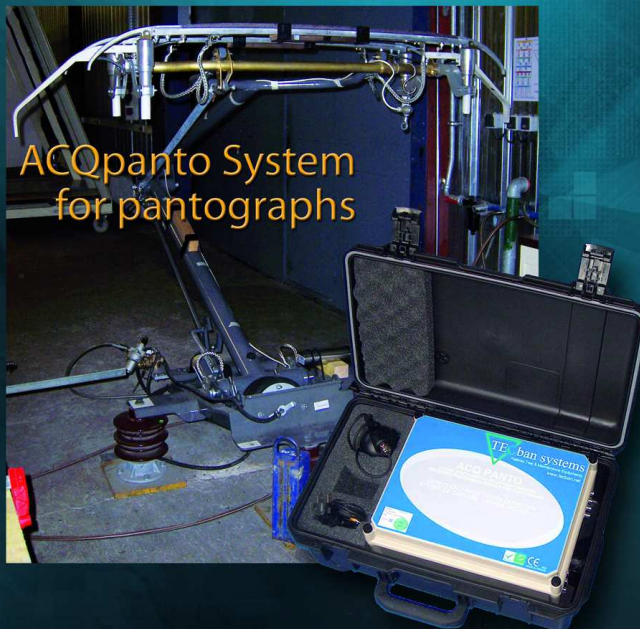

LEADING COMPANY IN RAILWAY TEST & MAINTENANCE EQUIPMENTS

Brake Systems, Auxiliaries, Pantographs, Air Production, Doors, Air Condition, Electric, Railway Devices, GPS/GPRS, RFID

Wagons, Coaches, LRV, Metro, Tramway, Locomotives, Rapid Trains, Single Vehicles, Complete Trainset, etc

ASSOCIATED SERVICES :

TRAINING
SPARE PARTS, REPAIR & REFURBISH
COMMISSIONING
ENGINEERING & CONSULTING
SUPPORT & REMOTE SERVICES
MAINTENANCE & FIELD SERVICES
MAINTENANCE DOCUMENTATION
DEPOT LAYOUT

PROMOTE YOUR IMAGE !
REDUCE YOUR PRODUCTION & MAINTENANCE COSTS !

TECban Systems offers a very broad range of innovative products & services that make your professional life easier and safer; from test benches to turnkey workshops, GPS/GPRS & RFID solutions. Our testing equipments are Multi-standards, multi-vehicles and Multi-brands. Our innovative systems are the fruit of a long field experience.

"CLEANtech Technology by TECban: Environmental Respect"

Railway Positioning & Sensing Solutions
GPS / GPRS

Railway Devices :
Test plug
Embedded brake pads & shoes
Load indicators
Brake indicators

If you are searching for high quality test benches then you came to the right place !